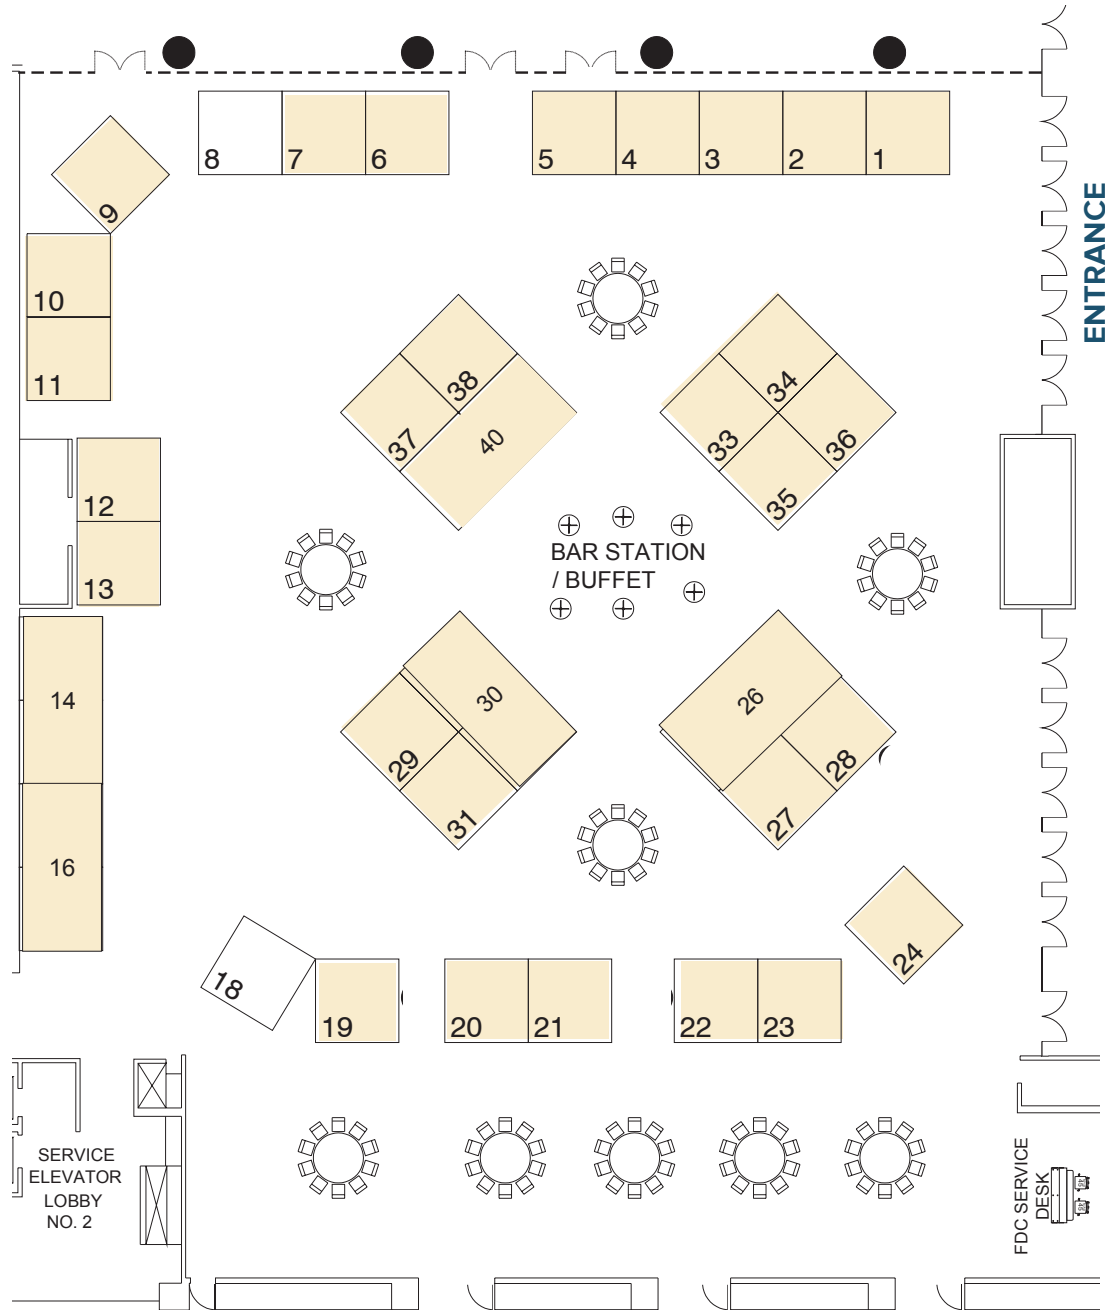

BOOTH	EXHIBITORS
1	WORKIVA
2	SEC PROFESSIONALS
3	LEASEQUERY
4	EXCEL4APPS
5	DUFF & PHELPS
6	PROLEASE
7	GRANT THORNTON
9	DATARAILS
10	EXPEREO
11	MICROSOFT
12	WOLTERS KLUWER CCH TAGETIK
13	COSTAR REAL ESTATE MANAGER
14	GREENLIGHT TECHNOLOGIES
16	FEI / FERF
19	EMPIRE VALUATION CONSULTANTS
20	BIG CONTROLS
21	LEASEACCELERATOR
22	EQUITY METHODS
23	BLOOMBERG BNA
24	RGP
26	MERRILL CORP
27	VISUAL LEASE
28	PWC
29	STOUT
30	EY
31	AVALARA
33	CERTENT
34	KAPLAN
35	SIEGFRIED
36	KPMG
37	MINDSTREAM
	ANALYTICS
38	CROWE HORWATH
40	DELOITTE